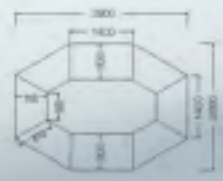

集思廣益，決策的重地，
睿智的集合，備有多重選擇，
滿足企業的需求，讓您在競爭的環境中，一路領先。

1. 美耐板會議桌
2. EMR-J1004M/1093841 W1000xD450x740H(mm)
   - EMR-J0707M/1048451 W 700xD700x740H(mm)
   - EMR-J1407M/1001781 W1400xD700x740H(mm)
   - EMR-J1807M/1000002 W1800xD700x740H(mm)
   - EMR-J0909M/1025461 W 900xD900x740H(mm)
   - EMR-J1409M/1000002 W1400xD900x740H(mm)
   - EMR-J1809M/1063912 W1800xD900x740H(mm)
   - EMR-J1407RM/1033091 140x70cm 轉角會議桌